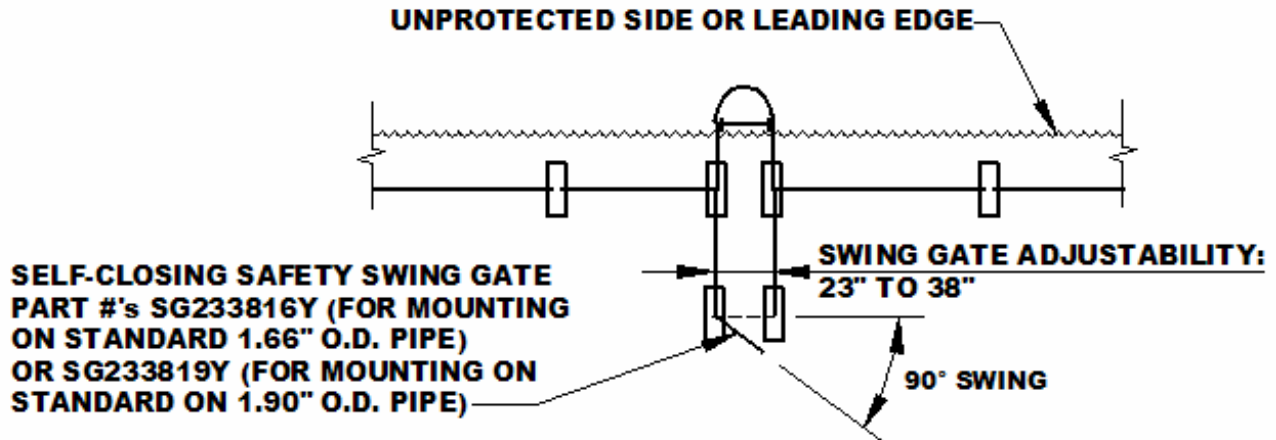

SAFETY SWING GATE Accessory

SWING GATE AT ROOF LADDER ACCESS

SWING GATE AT ROOF HATCH ACCESS

DIVERSIFIED FALL PROTECTION INC.
division of K & D Diversified Products Inc.
15752 Industrial Parkway
Cleveland, OH 44135
www.fallprotect.com
info@fallprotect.com