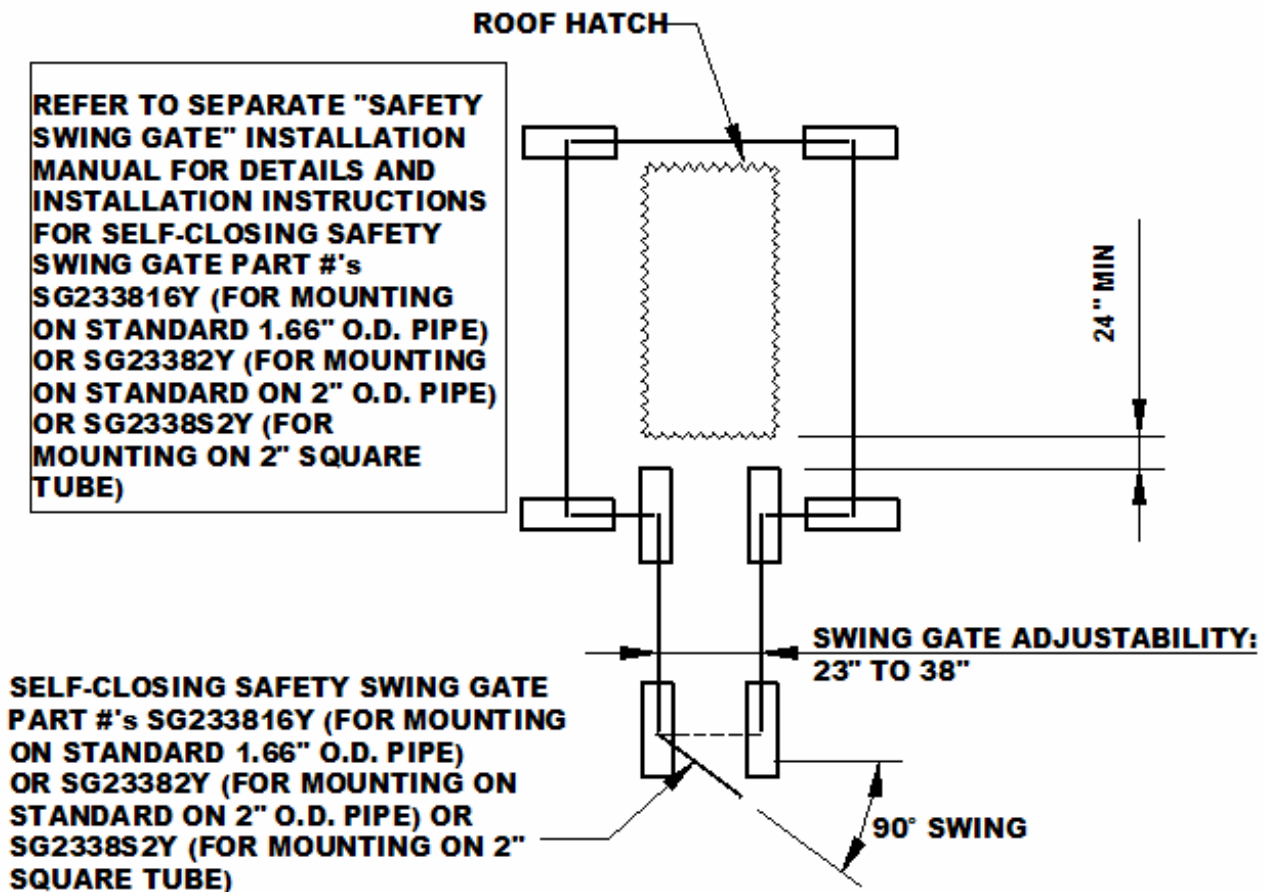

SAFETY SWING GATE Accessory

SWING GATE AT ROOF LADDER ACCESS

SWING GATE AT ROOF HATCH ACCESS

DIVERSIFIED FALL PROTECTION INC.
division of K & D Diversified Products Inc.
15752 Industrial Parkway
Cleveland, OH 44135
www.fallprotect.com
info@fallprotect.com