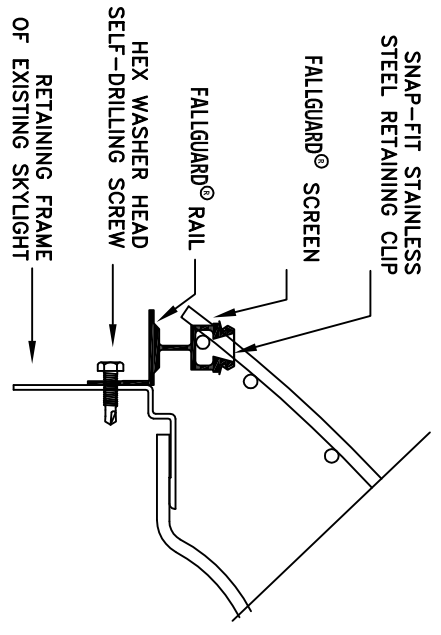

REVERSE

STANDARD

MODEL A-SM1 FALLGUARD® SKYLIGHT SCREENS					
MODEL NO.	WIDTH "W"	LENGTH "L"	HEIGHT "H"	QUANTITY	NOTE

DIVERSIFIED
FALL PROTECTION

24400 Sperry Drive Cleveland OH 44145
www.fallprotect.com 440-348-9460