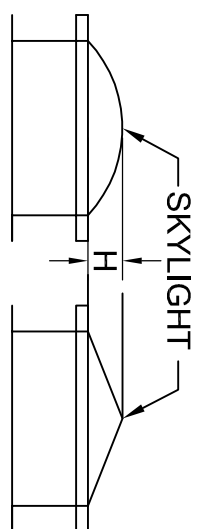

REVERSE

STANDARD

MODEL A-SM1 FALLGUARD® SKYLIGHT SCREENS					
MODEL NO.	WIDTH "W"	LENGTH "L"	HEIGHT "H"	QUANTITY	NOTE

DIVERSIFIED
FALL PROTECTION

24400 Sperry Drive Cleveland OH 44145
www.fallprotect.com 440-348-9460