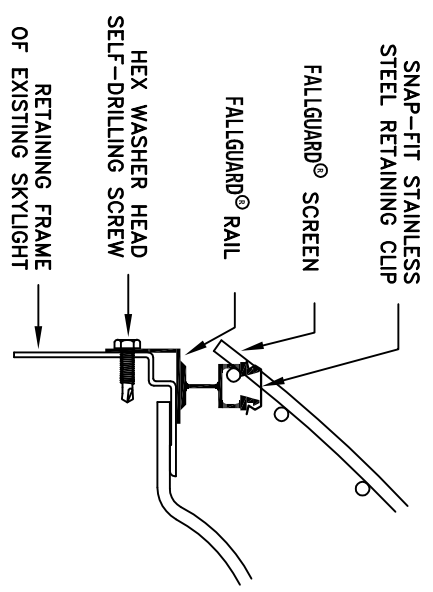

REVERSE

STANDARD

MODEL A-SM1 FALLGUARD® SKYLIGHT SCREENS					
MODEL NO.	WIDTH "W"	LENGTH "L"	HEIGHT "H"	QUANTITY	NOTE

DIVERSIFIED
FALL PROTECTION

24400 Sperry Drive Cleveland OH 44145
www.fallprotect.com 440-348-9460