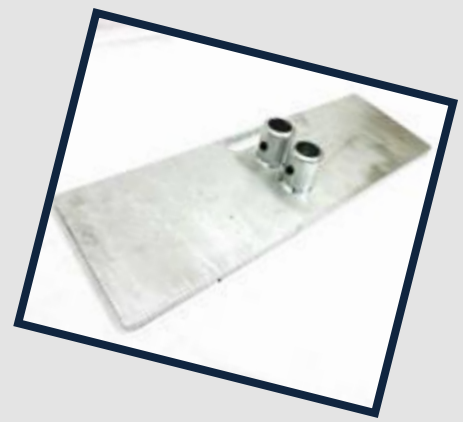

DIVERSIFIED FALL PROTECTION

DIVERSIFIED FALL PROTECTION'S OSHA COMPLIANT GUARDRAIL SYSTEM, LORGUARD, IS A VERSATILE, ROOFTOP FALL PROTECTION SYSTEM THAT DOES NOT REQUIRE ATTACHMENT TO YOUR ROOF STRUCTURE APPLICATIONS. LORGUARD IS A FREE STANDING AND NON PENETRATING SYSTEM, THAT CAN BE USED IN BOTH PERMANENT AND PORTABLE APPLICATIONS.

POWER

WITHSTANDS
200 lbs
FORCE AT TOP RAIL (42")
150 LBS AT MID RAIL (21")

CUSTOMIZATION

OVER
184
CUSTOM
COLORS

RAL COLOR STANDARD

APPLICATIONS

SKYLIGHT
ROOF HATCH
LEADING EDGE
PLATFORMS AND WALKWAYS
HVAC

PRODUCTION

CLEVELAND OHIO

USA

MANUFACTURED
HERE
MADE HERE

PURPOSE

PORTABLE
GUARDRAIL
**SAVES
PROTECT
LIVES**

INSTALLATION

57
POUND
BASEPLATE

VIOLATIONS

8,241
VIOLATIONS
IN 2014

REGULATION

1910.23
1926.502

SATISFIES
INDUSTRY
STANDARD
REGULATION

AS LORGUARD DOES NOT REQUIRE DRILLING OR SPECIAL FASTENERS, OUR ENGINEERED, LIGHT-WEIGHT BASES ALLOW FOR FAST AND EASY INSTALLATION. DESIGNED FOR ROOFTOP APPLICATIONS WHERE AN OPEN OR CLOSED PERIMETER IS NEEDED AROUND HVAC UNITS, SKYLIGHTS, ROOF HATCH, AND THE ROOFS EDGE, LORGUARD IS AVAILABLE IN STANDARD LENGTHS OF 6 FOOT, 8 FOOT, AND 10 FOOT GUARDRAIL SECTIONS FROM OUR ECOMMERCE WEBSITE, WWW.PORTABLEGUARDRAIL.COM.

DIVERSIFIED FALL PROTECTION

24400 Sperry Drive Cleveland, OH 44145

Phone: (440) 348-9460 | Fax: (440) 348-9455

www.PortableGuardrail.com

info@PortableGuardrail.com