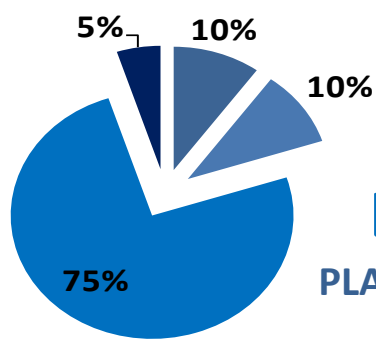

RAL COLOR STANDARD

APPLICATIONS

SKYLIGHT
ROOF HATCH
LEADING EDGE
PLATFORMS AND WALKWAYS
HVAC

PRODUCTION

CLEVELAND OHIO