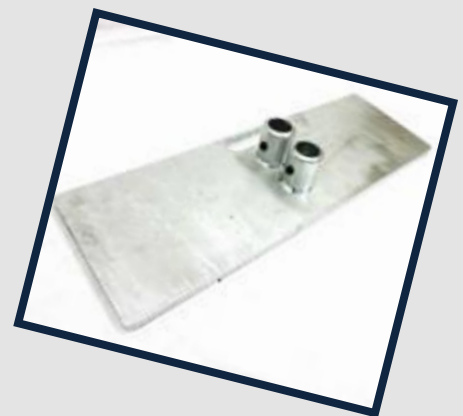

DIVERSIFIED FALL PROTECTION

DIVERSIFIED FALL PROTECTION'S OSHA COMPLIANT GUARDRAIL SYSTEM, LORGUARD, IS A VERSATILE, ROOFTOP FALL PROTECTION SYSTEM THAT DOES NOT REQUIRE ATTACHMENT TO YOUR ROOF STRUCTURE APPLICATIONS. LORGUARD IS A FREE STANDING AND NON PENETRATING SYSTEM, THAT CAN BE USED IN BOTH PERMANENT AND PORTABLE APPLICATIONS.

POWER

WITHSTANDS
200 lbs
FORCE AT TOP RAIL (42")
150 LBS AT MID RAIL (21")

CUSTOMIZATION

OVER
184
CUSTOM
COLORS

RAL COLOR STANDARD

APPLICATIONS

SKYLIGHT
ROOF HATCH
LEADING EDGE
PLATFORMS AND WALKWAYS
HVAC

PRODUCTION

CLEVELAND OHIO

USA

MANUFACTURED
HERE
MADE HERE

PURPOSE

PORTABLE
GUARDRAIL
**SAVES
PROTECT
LIVES**

INSTALLATION

59
POUND
BASEPLATE

VIOLATIONS

8,241
VIOLATIONS
IN 2014

REGULATION

1910.23
1926.502

SATISFIES
INDUSTRY
STANDARD
REGULATION

AS LORGUARD DOES NOT REQUIRE DRILLING OR SPECIAL FASTENERS, OUR ENGINEERED, LIGHT-WEIGHT BASES ALLOW FOR FAST AND EASY INSTALLATION. DESIGNED FOR ROOFTOP APPLICATIONS WHERE AN OPEN OR CLOSED PERIMETER IS NEEDED AROUND HVAC UNITS, SKYLIGHTS, ROOF HATCH, AND THE ROOFS EDGE, LORGUARD IS AVAILABLE IN STANDARD LENGTHS OF 6 FOOT, 8 FOOT, AND 10 FOOT GUARDRAIL SECTIONS FROM OUR ECOMMERCE WEBSITE, WWW.PORTABLEGUARDRAIL.COM.

DIVERSIFIED FALL PROTECTION

24400 Sperry Drive Westlake, OH 44145

Phone: (440) 348-9460 | Fax: (440) 348-9455

www.PortableGuardrail.com

info@PortableGuardrail.com